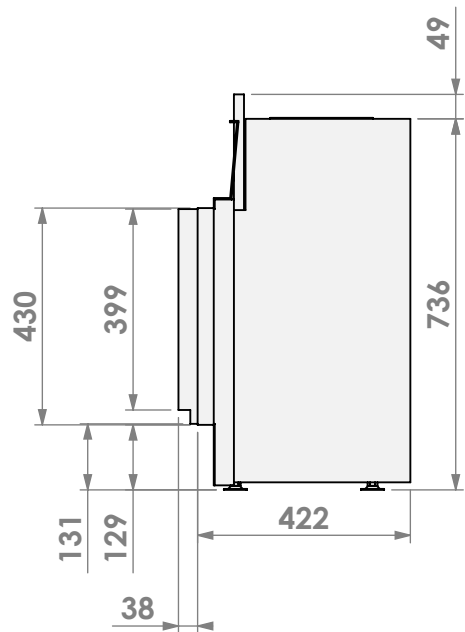

belfires

Barbas Belfires B.V.
Hallenstraat 17
5531 AB Bladel
The Netherlands
www.barbasbelfires.com

Name: HBXS-3 floating frame convection casing

Modifications reserved

Scale: 1:15
Unit: mm

Version: 0

* = optional extended adjustable legs max. + 350 mm